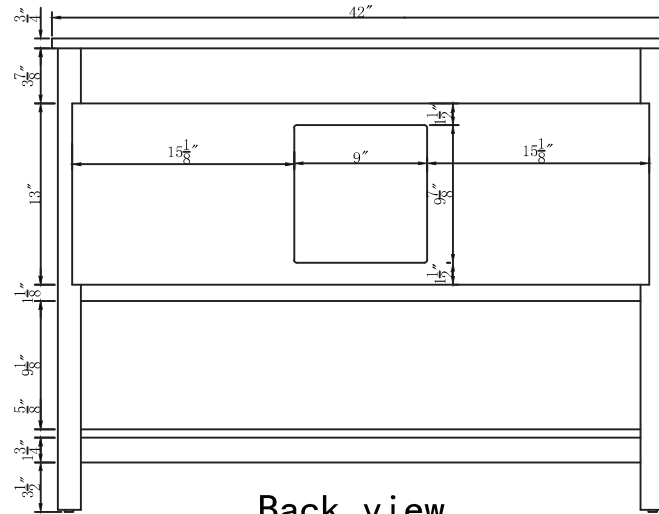

Top view

Back view

fake drawer

Front view

Side view

Drawer Interior Size

DWG. NO.:

MODEL NO.:

VF19042BL

ALTERATIONS

1	
2	
3	
4	

FOR PROPOSAL ONLY ALL DIMENSIONS TO BE VERIFIED

SCALE:

DWG. BY:

CHECKED BY:

DATE: