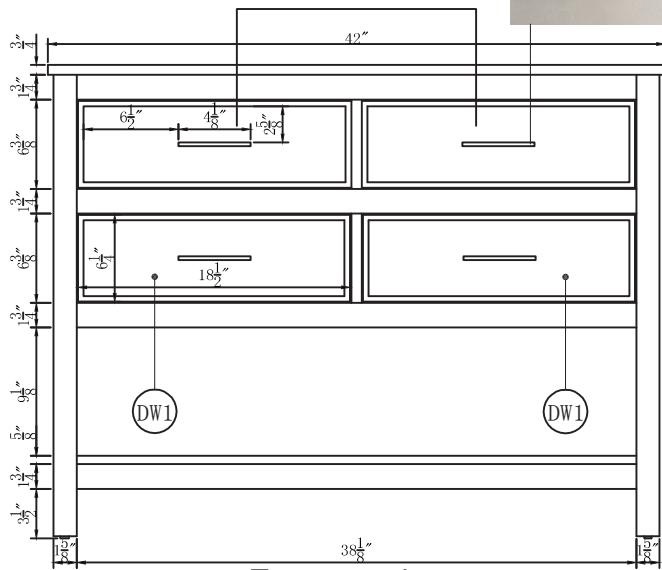

Top view

Back view

fake drawer

Front view

Side view

Drawer Interior Size

DWG. NO.:

MODEL NO.:

VF19042BL

ALTERATIONS

1	
2	
3	
4	

FOR PROPOSAL ONLY ALL DIMENSIONS TO BE VERIFIED

SCALE:

DWG. BY:

CHECKED BY:

DATE: