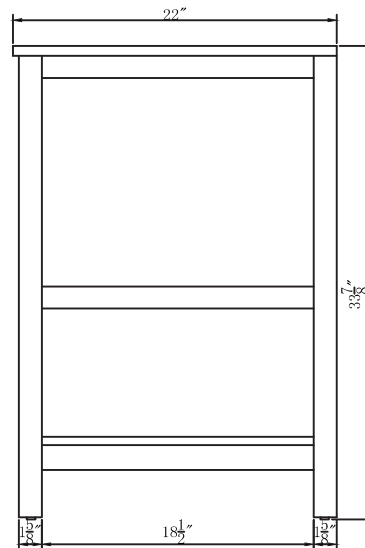

Top view

Back view

fake drawer

Front view

Side view

Drawer Interior Size

DWG. NO.:

MODEL NO.:

VF19042BL

ALTERATIONS

1	
2	
3	
4	

FOR PROPOSAL ONLY ALL DIMENSIONS TO BE VERIFIED

SCALE:

DWG. BY:

CHECKED BY:

DATE: